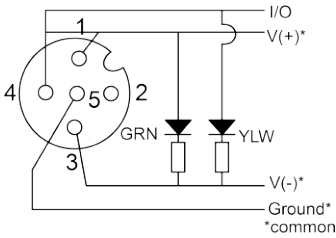

DISTRIBUIDORES CAIXAS DE LIGAÇÃO

CÓD. BTY400P FBP - 10

FABRICANTE: WOODHEAD/BRAD HARRISSON

Micro-Change® (M12) Multi-Port Splitter Boxes

5 pole 4 Wire – Single I/O Top-Mount Multi-Ports

Function	Cable Colour	M23 Connector Pin No	Mini-Change Pin No	Function	Cable Colour	M23 Connector Pin No	Mini-Change Pin No
+V	Brown	11	10	Earth	Green/Yellow	12	9
0V	Blue	9 & 10	11				
Port 1 P4	White	1	1	Port 5 P4	Pink	5	5
Port 2 P4	Green	2	2	Port 6 P4	Red	6	6
Port 3 P4	Yellow	3	3	Port 7 P4	Black	7	7
Port 4 P4	Grey	4	4	Port 8 P4	Violet	8	8

Cable	Length (m)	Integral Cable Entry		
		4 Port	6 Port	8 Port
PVC	5.0	BTY400P-FBE-05	BTY600P-FBE-05	BTY800P-FBE-05
	10.0	BTY400P-FBE-10	BTY600P-FBE-10	BTY800P-FBE-10
	20.0	BTY400P-FBE-20	BTY600P-FBE-20	BTY800P-FBE-20
PUR	5.0	BTY400P-FBP-05	BTY600P-FBP-05	BTY800P-FBP-05
	10.0	BTY400P-FBP-10	BTY600P-FBP-10	BTY800P-FBP-10
	20.0	BTY400P-FBP-20	BTY600P-FBP-20	BTY800P-FBP-20