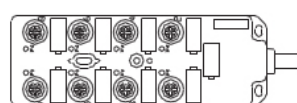

DISTRIBUIDORES CAIXAS DE LIGAÇÃO

DESCRIÇÃO

CÓD. **BTY800P-FBP-10**

FABRICANTE: **WOODHEAD
(BRAD HARRISSON)**

Micro-Change® (M12) Multi-Port Splitter Boxes

5 pole 4 Wire – Single I/O Top-Mount Multi-Ports

Function	Cable Colour	M23 Connector Pin No	Mini-Change Pin No	Function	Cable Colour	M23 Connector Pin No	Mini-Change Pin No
+V	Brown	11	10	Earth	Green/Yellow	12	9
0V	Blue	9 & 10	11				
Port 1 P4	White	1	1	Port 5 P4	Pink	5	5
Port 2 P4	Green	2	2	Port 6 P4	Red	6	6
Port 3 P4	Yellow	3	3	Port 7 P4	Black	7	7
Port 4 P4	Grey	4	4	Port 8 P4	Violet	8	8

Cable

Length (m)

Integral Cable Entry

4 Port

6 Port

8 Port

PVC	5.0	BTY400P-FBE-05	BTY600P-FBE-05	BTY800P-FBE-05
	10.0	BTY400P-FBE-10	BTY600P-FBE-10	BTY800P-FBE-10
	20.0	BTY400P-FBE-20	BTY600P-FBE-20	BTY800P-FBE-20
PUR	5.0	BTY400P-FBP-05	BTY600P-FBP-05	BTY800P-FBP-05
	10.0	BTY400P-FBP-10	BTY600P-FBP-10	BTY800P-FBP-10
	20.0	BTY400P-FBP-20	BTY600P-FBP-20	BTY800P-FBP-20