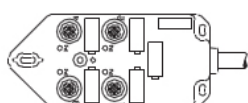

DISTRIBUIDORES CAIXAS DE LIGAÇÃO

DESCRIÇÃO

CÓD. **BTY800P-FBP-10**

FABRICANTE: **WOODHEAD
(BRAD HARRISSON)**

Micro-Change® (M12) Multi-Port Splitter Boxes

5 pole 4 Wire – Single I/O Top-Mount Multi-Ports

Function	Cable Colour	M23 Connector Pin No	Mini-Change Pin No	Function	Cable Colour	M23 Connector Pin No	Mini-Change Pin No
+V	Brown	11	10	Earth	Green/Yellow	12	9
0V	Blue	9 & 10	11				
Port 1 P4	White	1	1	Port 5 P4	Pink	5	5
Port 2 P4	Green	2	2	Port 6 P4	Red	6	6
Port 3 P4	Yellow	3	3	Port 7 P4	Black	7	7
Port 4 P4	Grey	4	4	Port 8 P4	Violet	8	8

Cable

Length (m)

Integral Cable Entry

4 Port

6 Port

8 Port

PVC	5.0	BTY400P-FBE-05	BTY600P-FBE-05	BTY800P-FBE-05
	10.0	BTY400P-FBE-10	BTY600P-FBE-10	BTY800P-FBE-10
	20.0	BTY400P-FBE-20	BTY600P-FBE-20	BTY800P-FBE-20
PUR	5.0	BTY400P-FBP-05	BTY600P-FBP-05	BTY800P-FBP-05
	10.0	BTY400P-FBP-10	BTY600P-FBP-10	BTY800P-FBP-10
	20.0	BTY400P-FBP-20	BTY600P-FBP-20	BTY800P-FBP-20