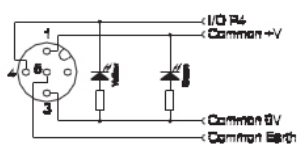

DISTRIBUIDORES CAIXAS DE LIGAÇÃO

DESCRIÇÃO

CÓD. **BTY800P-FBP-10**

FABRICANTE: **WOODHEAD
(BRAD HARRISSON)**

Micro-Change® (M12) Multi-Port Splitter Boxes

5 pole 4 Wire – Single I/O Top-Mount Multi-Ports

Function	Cable Colour	M23 Connector Pin No	Mini-Change Pin No	Function	Cable Colour	M23 Connector Pin No	Mini-Change Pin No
+V	Brown	11	10	Earth	Green/Yellow	12	9
0V	Blue	9 & 10	11				
Port 1 P4	White	1	1	Port 5 P4	Pink	5	5
Port 2 P4	Green	2	2	Port 6 P4	Red	6	6
Port 3 P4	Yellow	3	3	Port 7 P4	Black	7	7
Port 4 P4	Grey	4	4	Port 8 P4	Violet	8	8

Cable

Length (m)

Integral Cable Entry

4 Port

6 Port

8 Port

PVC	5.0	BTY400P-FBE-05	BTY600P-FBE-05	BTY800P-FBE-05
	10.0	BTY400P-FBE-10	BTY600P-FBE-10	BTY800P-FBE-10
	20.0	BTY400P-FBE-20	BTY600P-FBE-20	BTY800P-FBE-20
PUR	5.0	BTY400P-FBP-05	BTY600P-FBP-05	BTY800P-FBP-05
	10.0	BTY400P-FBP-10	BTY600P-FBP-10	BTY800P-FBP-10
	20.0	BTY400P-FBP-20	BTY600P-FBP-20	BTY800P-FBP-20