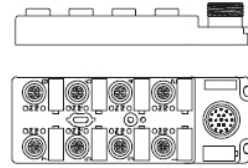

DISTRIBUIDORES CAIXAS DE LIGAÇÃO

DESCRIÇÃO

CÓD. **BTY403P-FBC**

FABRICANTE: **WOODHEAD
(BRAD HARRISSON)**

Micro-Change® (M12) Multi-Port Splitter Boxes

5 pole 5 Wire – Twin I/O Top-Mount Multi-Ports

Function	Cable Colour	M23 Connector Pin No	Mini-Change Pin No	Attachable	Function	Cable Colour	M23 Connector Pin No	Mini-Change Pin No	Attachable
+V	Brown	19	7	17	Earth	Green/Yellow	12	12	19
0V	Blue	6	5	18					
Port 1 P4	White	15	15	1	Port 1 P2	Grey/Pink	7	19	9
Port 2 P4	Green	5	6	2	Port 2 P2	Red/Blue	4	4	10
Port 3 P4	Yellow	16	16	3	Port 3 P2	White/Green	8	8	11
Port 4 P4	Grey	3	3	4	Port 4 P2	Brown/Green	14	14	12
Port 5 P4	Pink	17	17	5	Port 5 P2	White/Yellow	9	9	13
Port 6 P4	Red	2	2	6	Port 6 P2	Yellow/Brown	13	13	14
Port 7 P4	Black	11	11	7	Port 7 P2	White/Grey	10	10	15
Port 8 P4	Violet	1	1	8	Port 8 P2	Grey/Brown	18	18	16

Integral M23 19 Pole Home Run Connector

4 Port

6 Port

8 Port

See bottom of
page 19 for connectors

BTY403P-FBC

BTY603P-FBC

BTY803P-FBC