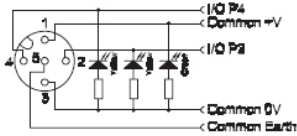

DISTRIBUIDORES CAIXAS DE LIGAÇÃO

DESCRIÇÃO

CÓD. **BTY403P-FBC**

FABRICANTE: **WOODHEAD
(BRAD HARRISSON)**

Micro-Change® (M12) Multi-Port Splitter Boxes

5 pole 5 Wire – Twin I/O Top-Mount Multi-Ports

Function	Cable Colour	M23 Connector Pin No	Mini-Change Pin No	Attachable	Function	Cable Colour	M23 Connector Pin No	Mini-Change Pin No	Attachable
+V	Brown	19	7	17	Earth	Green/Yellow	12	12	19
0V	Blue	6	5	18					
Port 1 P4	White	15	15	1	Port 1 P2	Grey/Pink	7	19	9
Port 2 P4	Green	5	6	2	Port 2 P2	Red/Blue	4	4	10
Port 3 P4	Yellow	16	16	3	Port 3 P2	White/Green	8	8	11
Port 4 P4	Grey	3	3	4	Port 4 P2	Brown/Green	14	14	12
Port 5 P4	Pink	17	17	5	Port 5 P2	White/Yellow	9	9	13
Port 6 P4	Red	2	2	6	Port 6 P2	Yellow/Brown	13	13	14
Port 7 P4	Black	11	11	7	Port 7 P2	White/Grey	10	10	15
Port 8 P4	Violet	1	1	8	Port 8 P2	Grey/Brown	18	18	16

Integral M23 19 Pole Home Run Connector

4 Port

6 Port

8 Port

See bottom of
page 19 for connectors

BTY403P-FBC

BTY603P-FBC

BTY803P-FBC